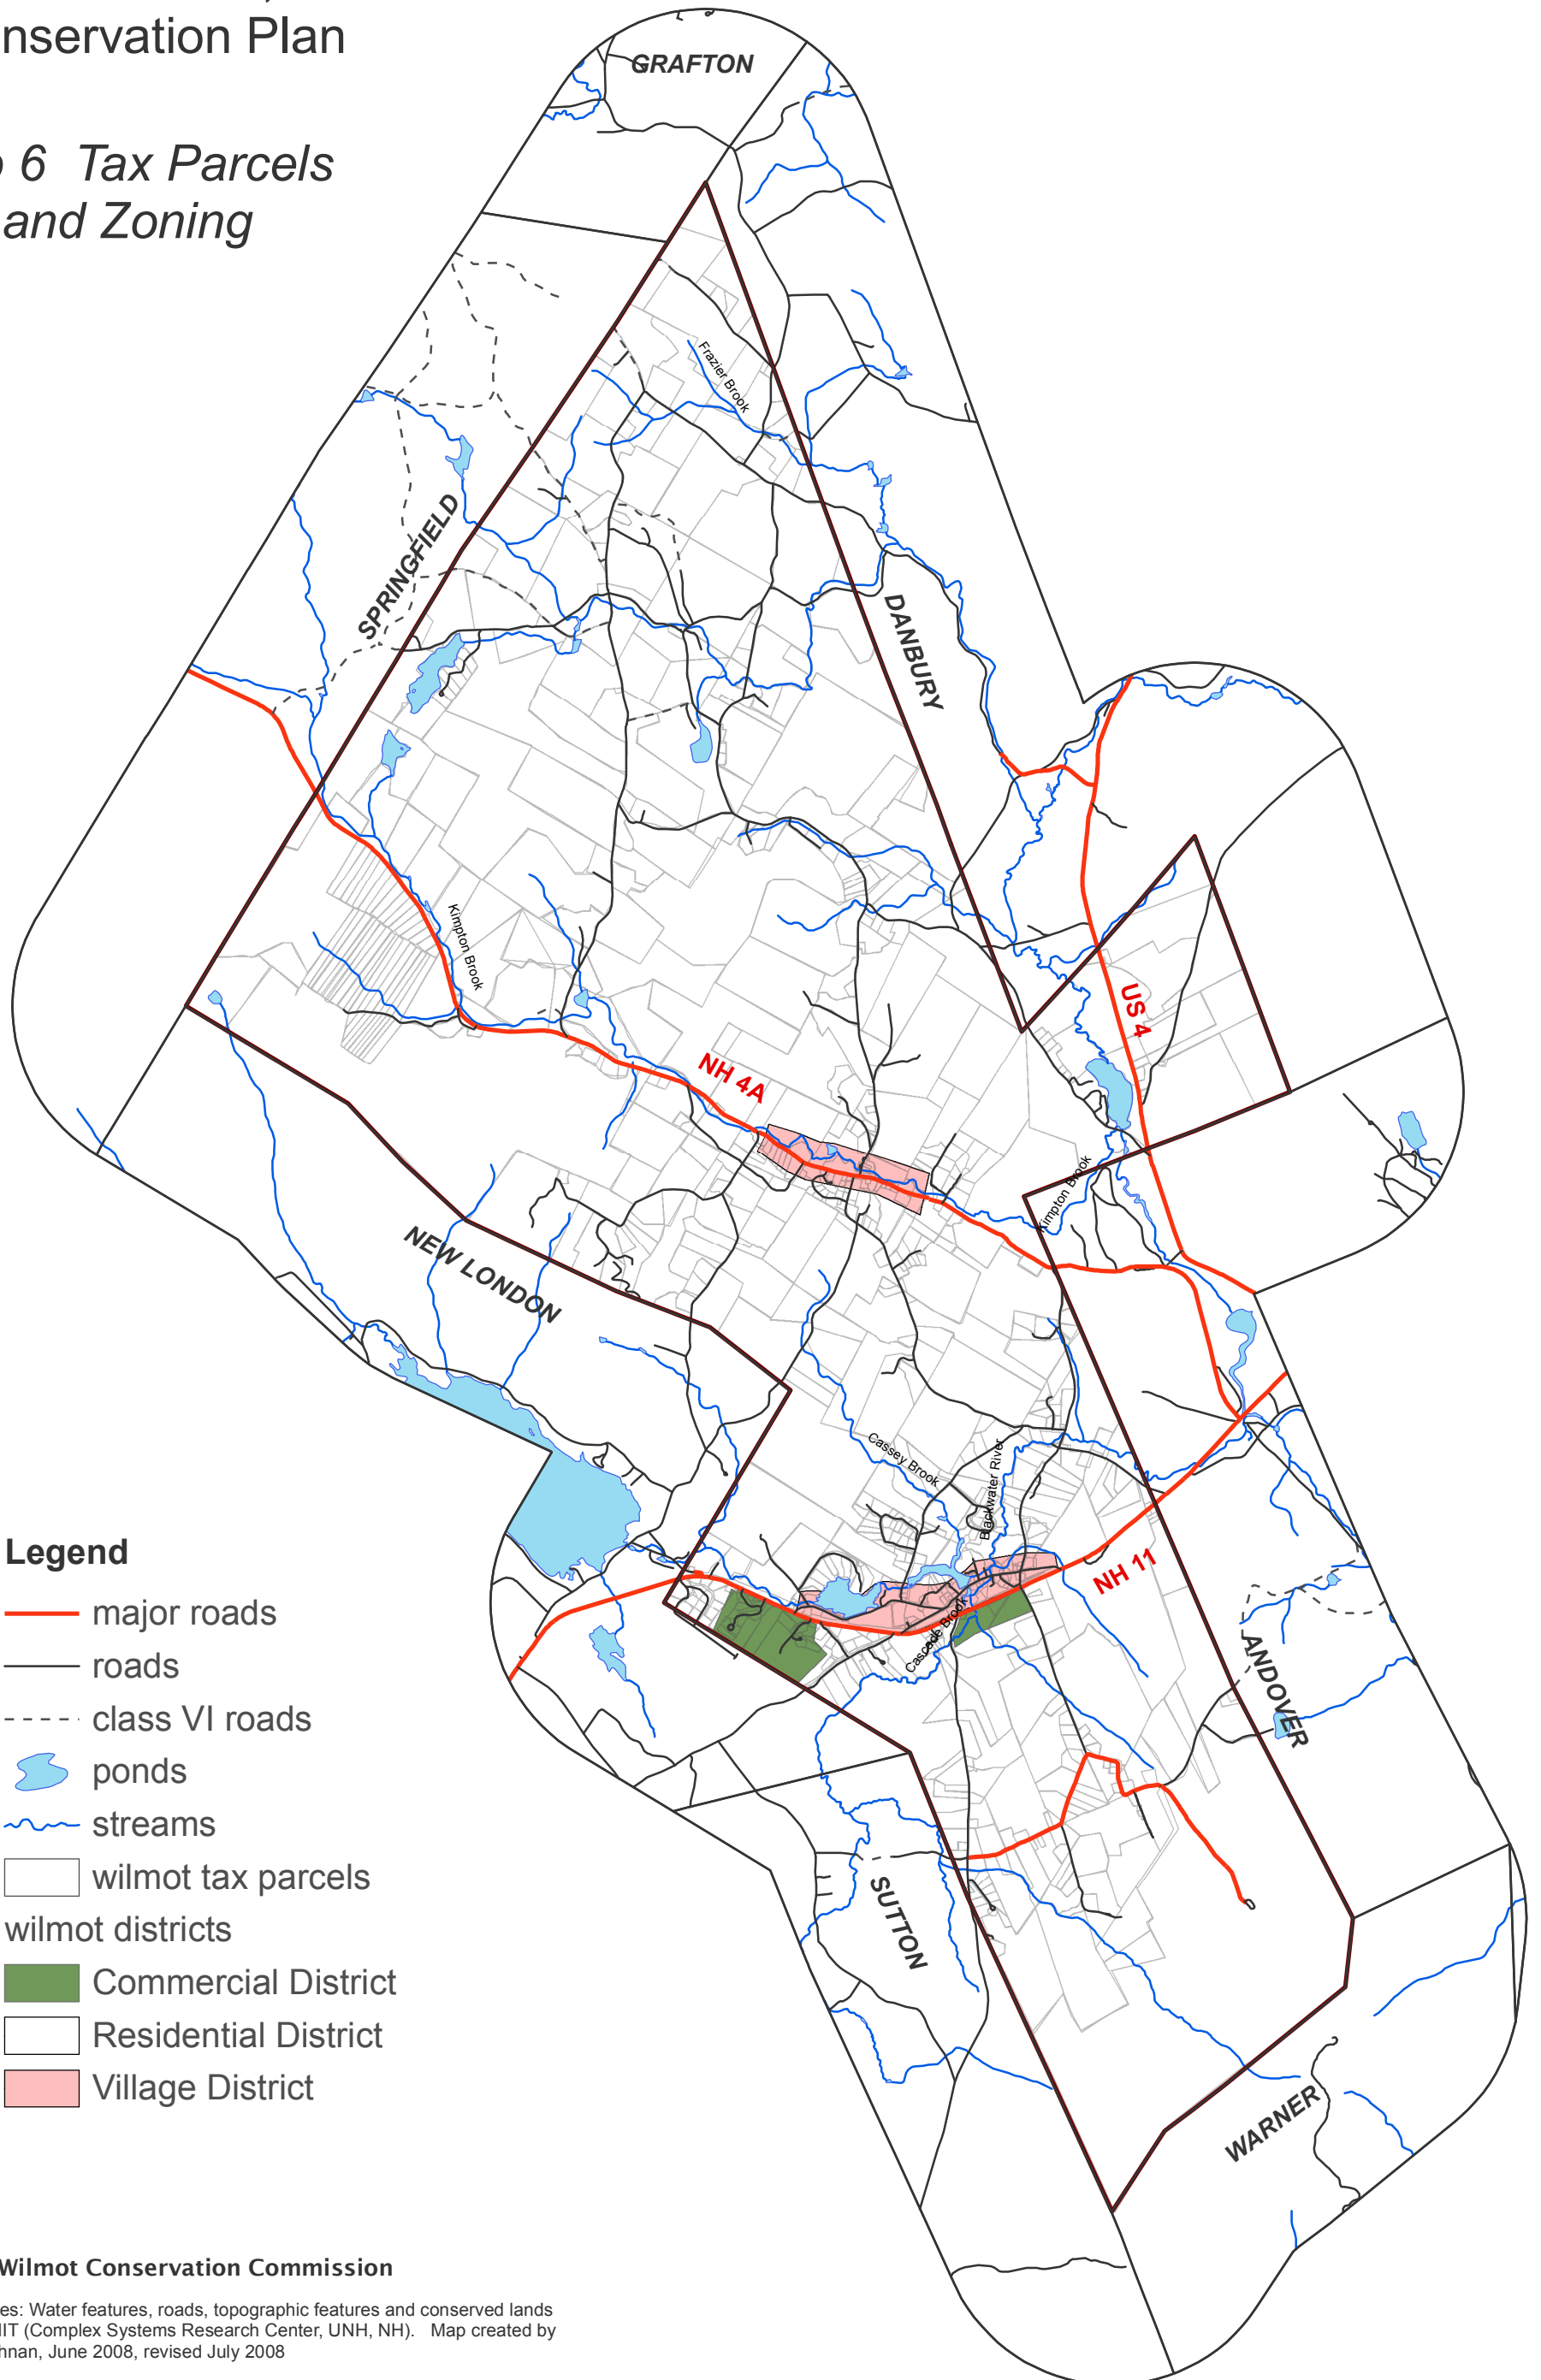

Town of Wilmot, NH Conservation Plan

Map 6 Tax Parcels and Zoning

Legend

- major roads
- roads
- - - - class VI roads
- ponds
- ~ streams
- wilmot tax parcels
- wilmot districts
- Commercial District
- Residential District
- Village District

Wilmot Conservation Commission

Data Sources: Water features, roads, topographic features and conserved lands from GRANIT (Complex Systems Research Center, UNH, NH). Map created by Brian Faughnan, June 2008, revised July 2008

0 0.5 1 1.5 2 Miles

scale 1:60000